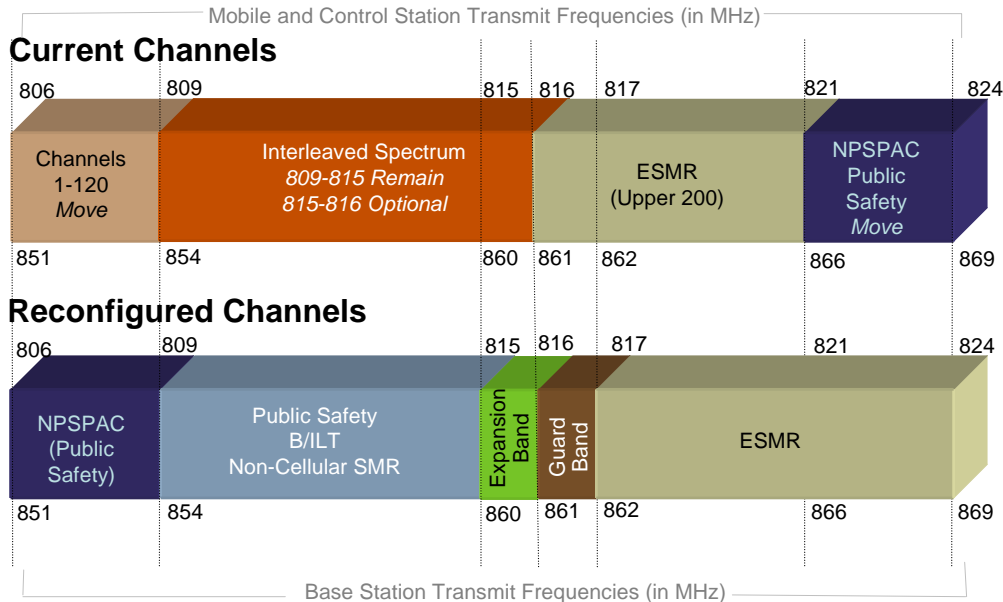

INTERTECH ASSOCIATES

800 MHz REBANDING ++

■ Transition Planning

- Project management & logistics
- System inventory
- Interoperability analysis
- License audit
- Forms, filings & cost estimates

■ Negotiation & Coordination

■ Reconfiguration Implementation

- Program mgt. of vendors
- Pre- and post-coverage tests
- Frequency interference analysis
- Oversight of acceptance testing