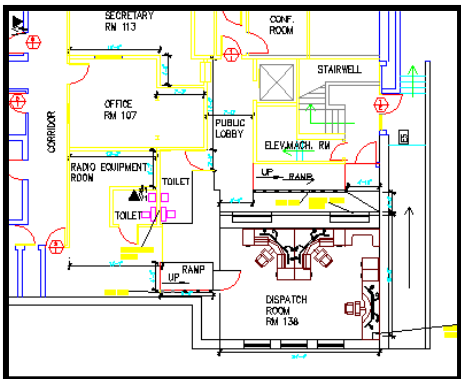

## DISPATCH COMMUNICATIONS ++

- Dispatch center design/layout
- Enhanced/Wireless 911
- CAD/RMS integration
- Emergency notification systems
- Radio console and base station
- Video walls & mapping displays
- Tower design configuration
- Multi-agency interoperability
- Lightning, grounding, and surge protection
- Physical and network security